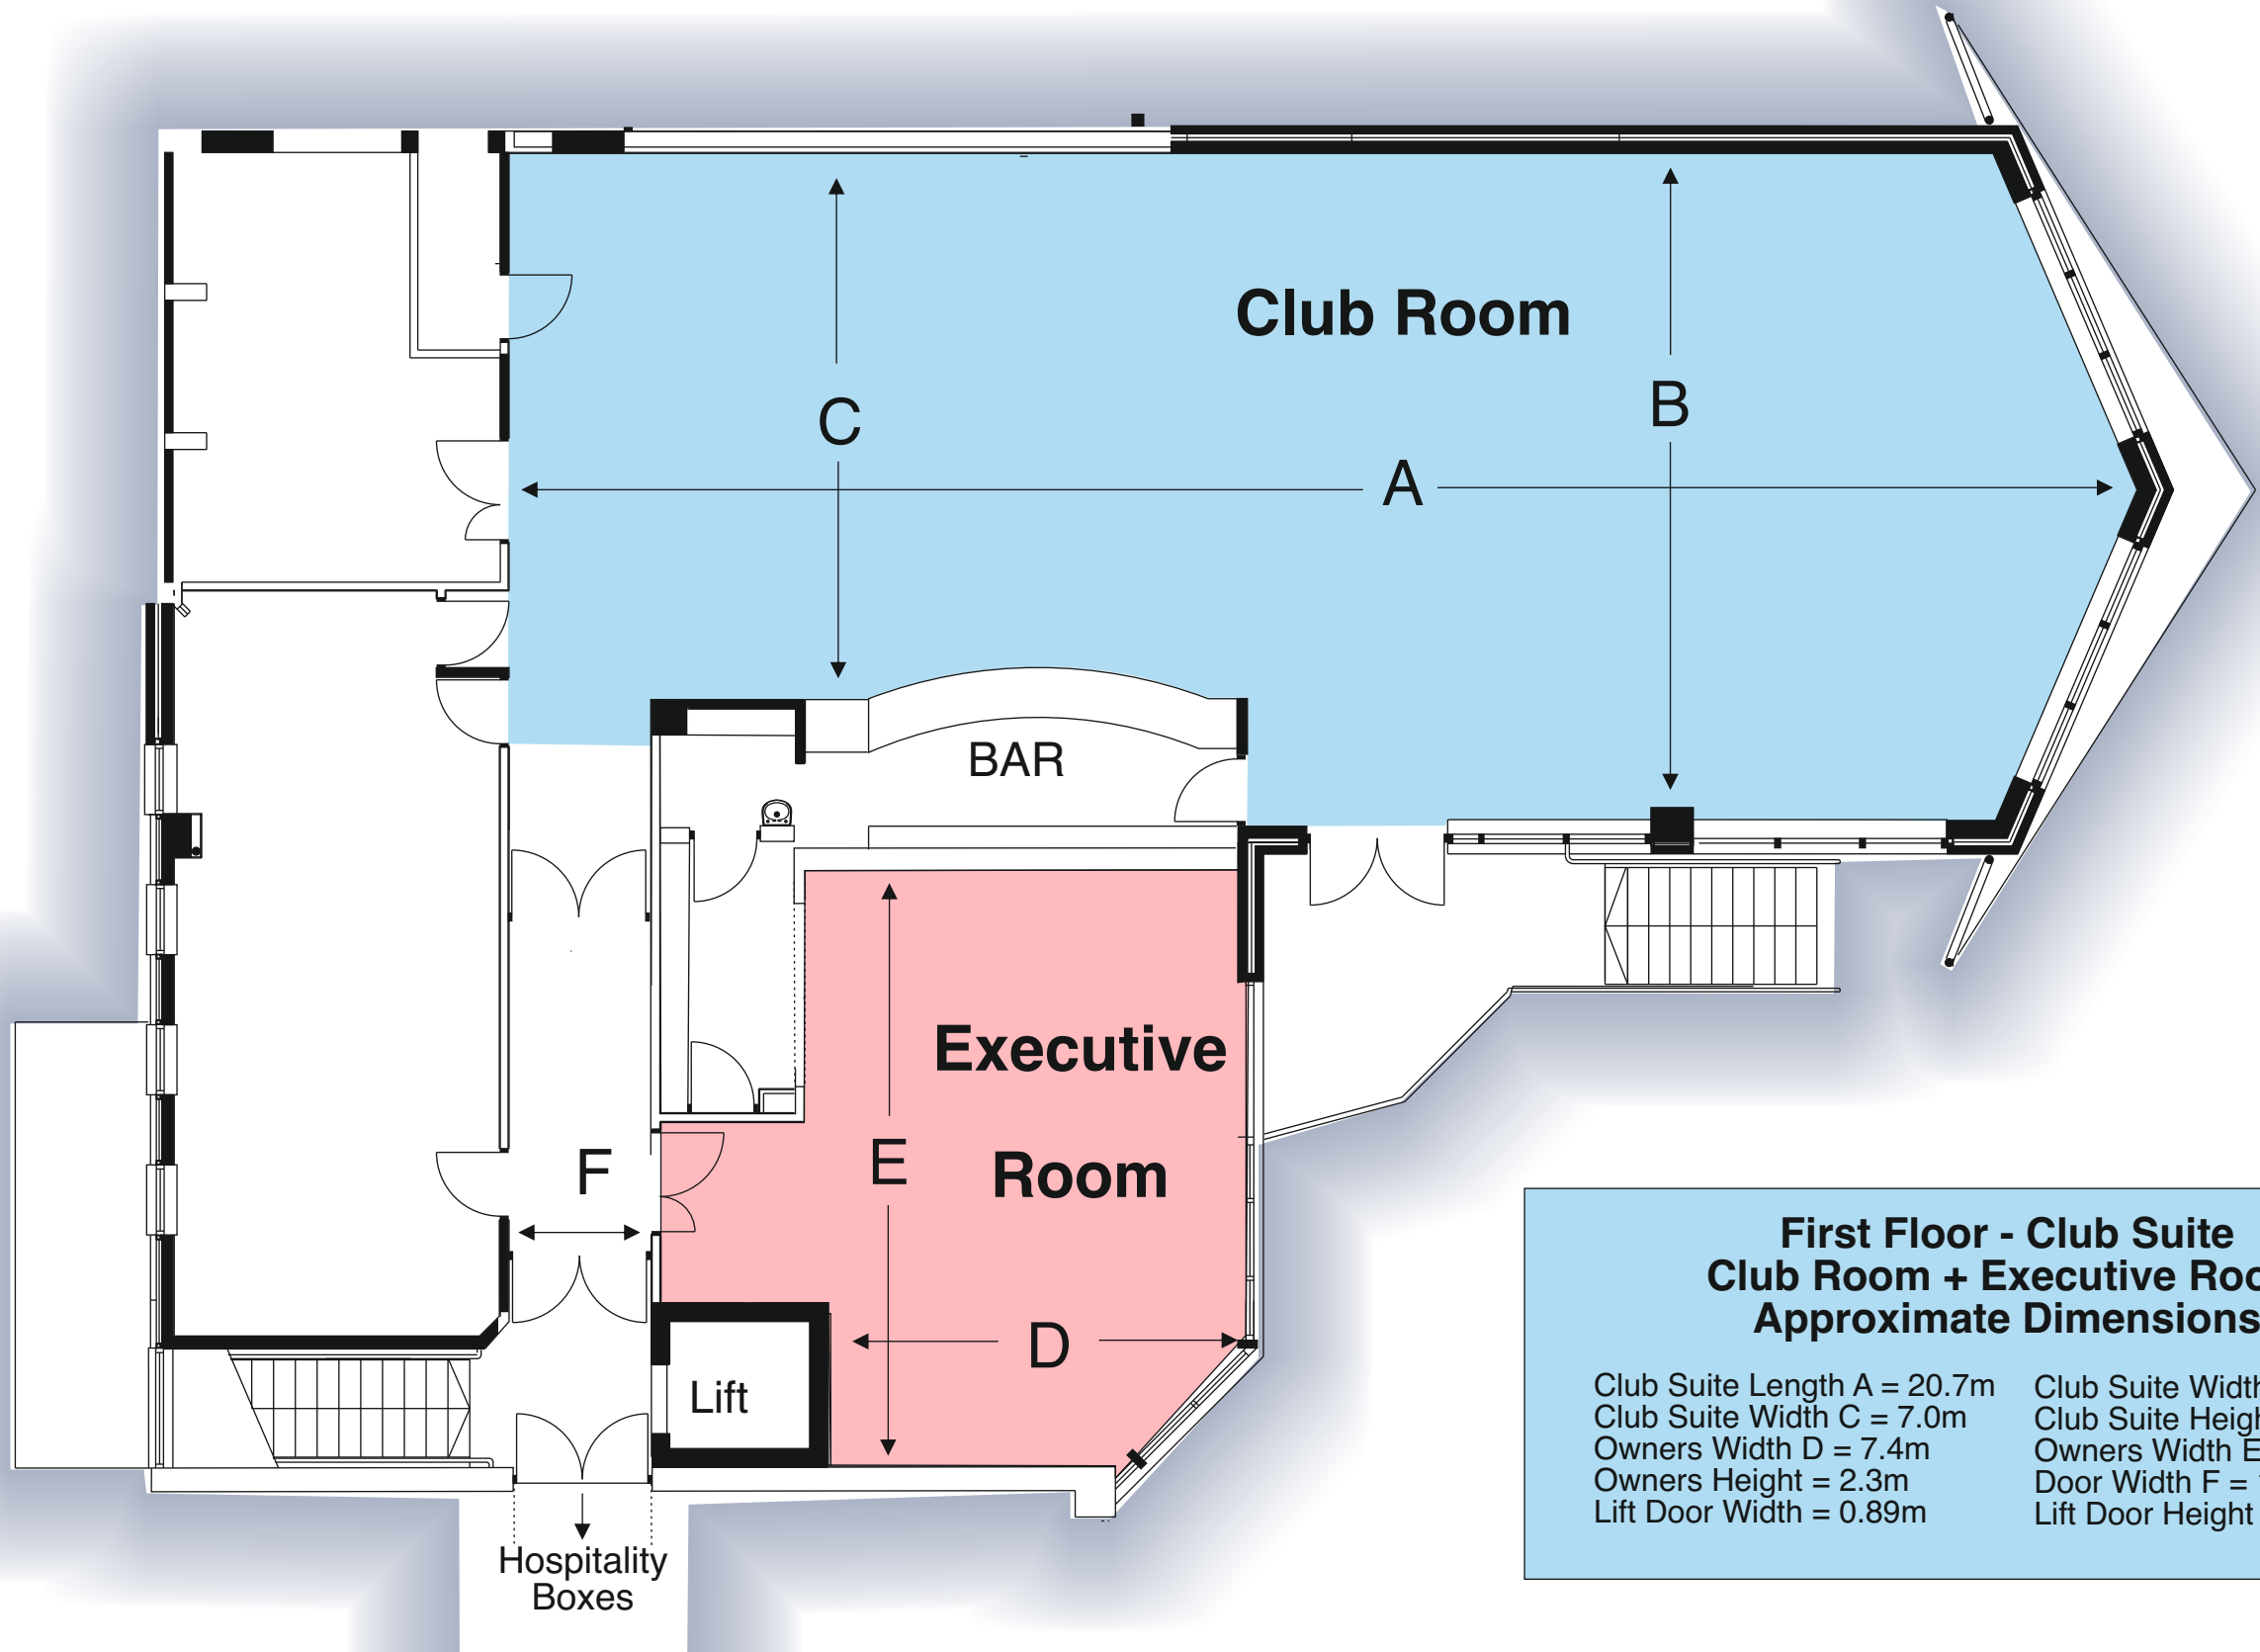

# LEICESTER RACECOURSE

A CLASSIC VENUE FOR RACING, DINING & EVENTS

First Floor - Club Suite Club Room + Executive Room Approximate Dimensions	
Club Suite Length A = 20.7m	Club Suite Width B = 8.4m
Club Suite Width C = 7.0m	Club Suite Height = 2.5m
Owners Width D = 7.4m	Owners Height = 2.3m
Owners Height = 2.3m	Door Width F = 1.49m
Lift Door Width = 0.89m	Lift Door Height = 2.0m